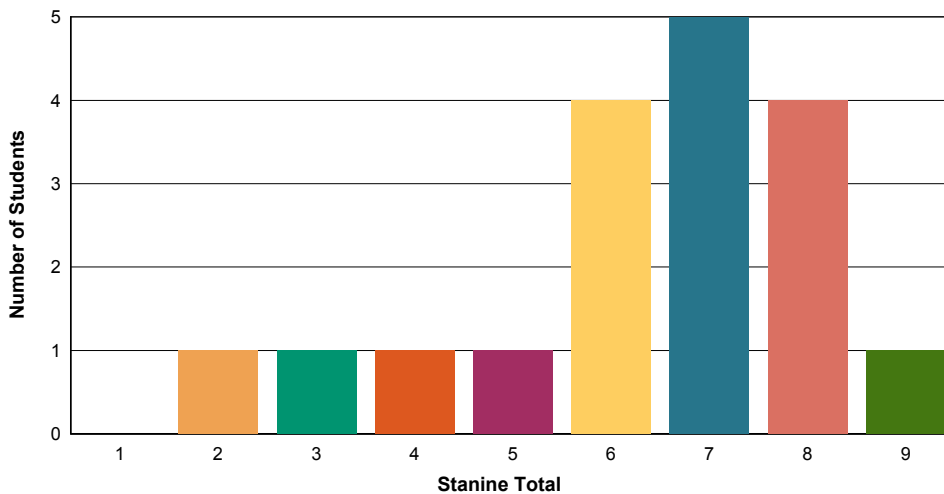

TORCH Alphabetical Listing

Year 4

Rock pools

Name	Sex	DOB	Age (Y-M)	Score		National Reference Level Norms	
				Raw	Scale	Percentile Rank	Stanine Rank
Simon Anderson	M	16/09/2003	9-4	4	27	10	2
Ethan Brown	M	02/03/2004	8-10	22	52	93	8
Elsie Harris	F	22/11/2003	9-2	11	37	45	5
Ruby Johnson	F	14/05/2004	8-8	17	44	74	6
William Jones	M	09/09/2003	9-4	8	33	29	4
Kathy Lee	F	14/05/2004	8-8	17	44	74	6
Mia Martin	F	02/01/2004	9-1	21	50	90	8
Lance Nguyen	M	17/10/2003	9-3	17	44	74	6
Felicity Robinson	F	02/01/2004	9-1	16	43	70	6
Connie Ryan	F	28/12/2003	9-1	20	48	86	7
Jack Smith	M	16/09/2003	9-4	26	64	99	9
Charlotte Taylor	F	22/11/2003	9-2	22	52	93	8
Dominic Thompson	M	09/09/2003	9-4	6	30	19	3
Jason Thomas	M	02/03/2004	8-10	18	46	79	7
Charlie Walker	M	08/02/2004	8-11	18	46	79	7
Chloe White	F	28/12/2003	9-1	20	48	86	7
Oliver Williams	M	17/10/2003	9-3	19	47	83	7
Thomas Wilson	M	08/02/2004	8-11	21	50	90	8

Summary	Raw Score		Torch Scale Score		
	Average	St Dev	Average	St Dev	
ALL	18	16.8	5.9	44.8	8.8
Male	10	15.9	7.4	43.9	11.2
Female	8	18.0	3.5	45.9	4.7

Stanine Distribution

Please note: the histogram is based on National Data